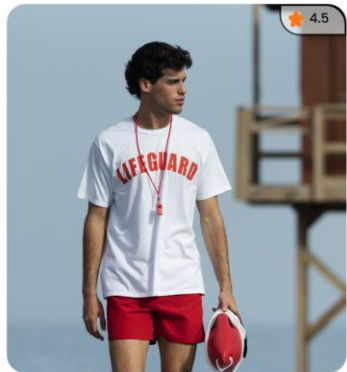

Summer t-shirt

200 LE ~~400 LE~~

Size

Description

Add to bag

Categories

All >

Overdose Summer t-shirt
200 LE 🛒