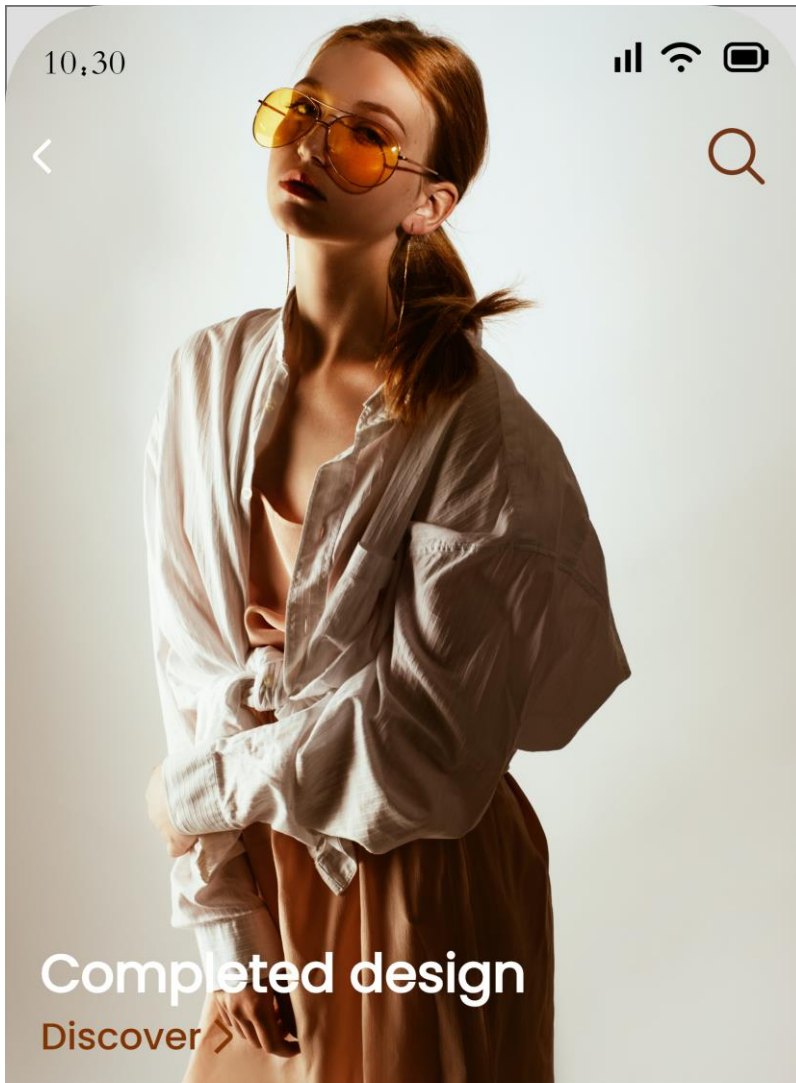

Mobile Number

Email Address

Password

Sign up

Already have account ? [Sign In](#)

Categories

All >

Oversize winter t-shirt
300 LE