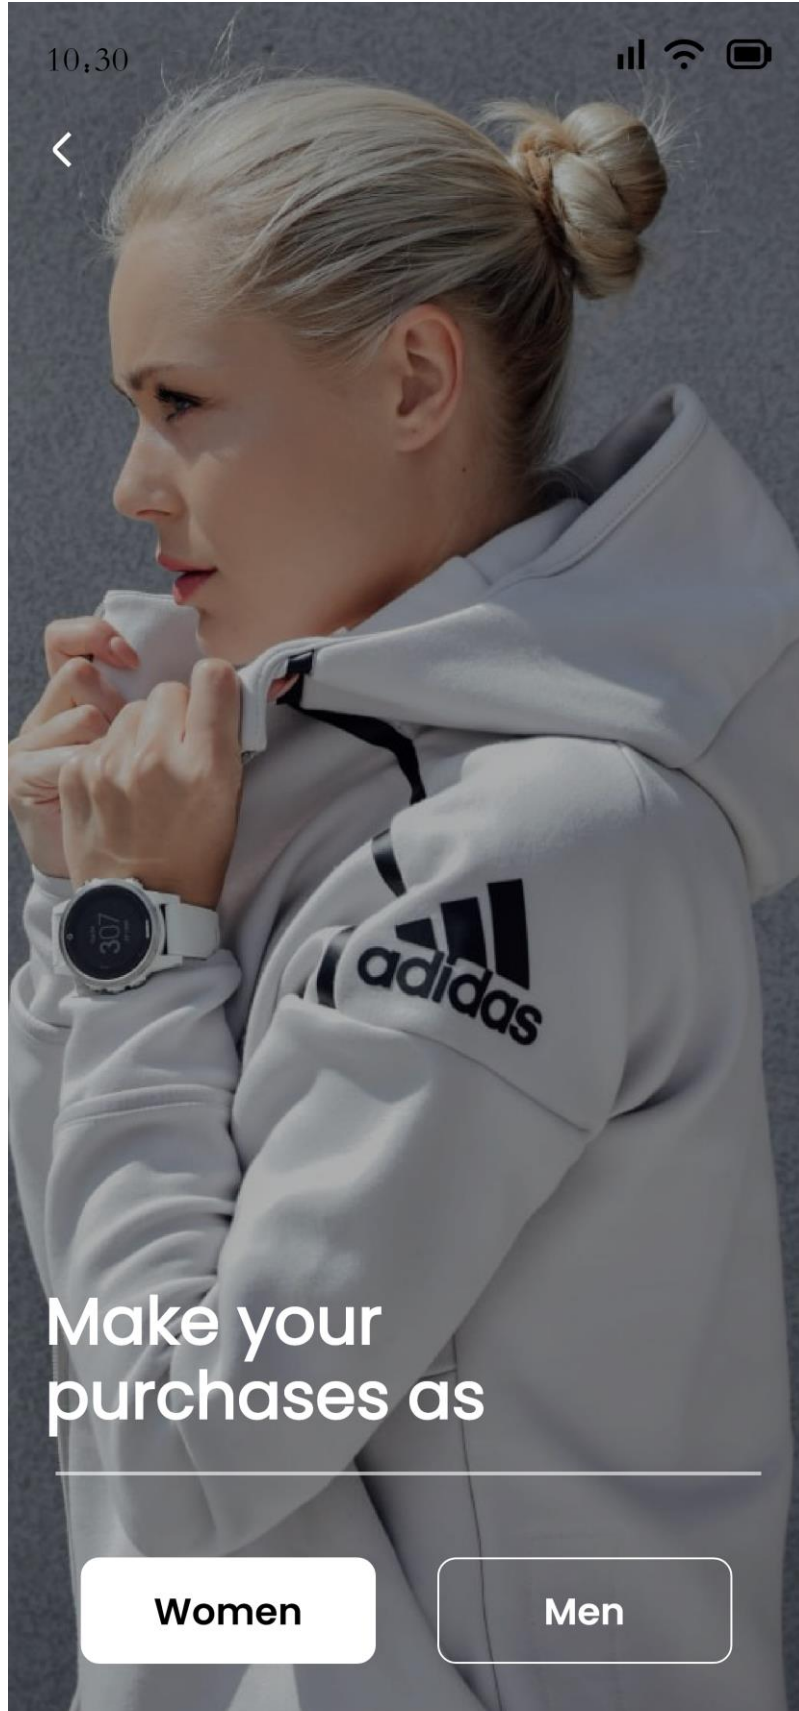

10:30

Make your
purchases as

Women

Men