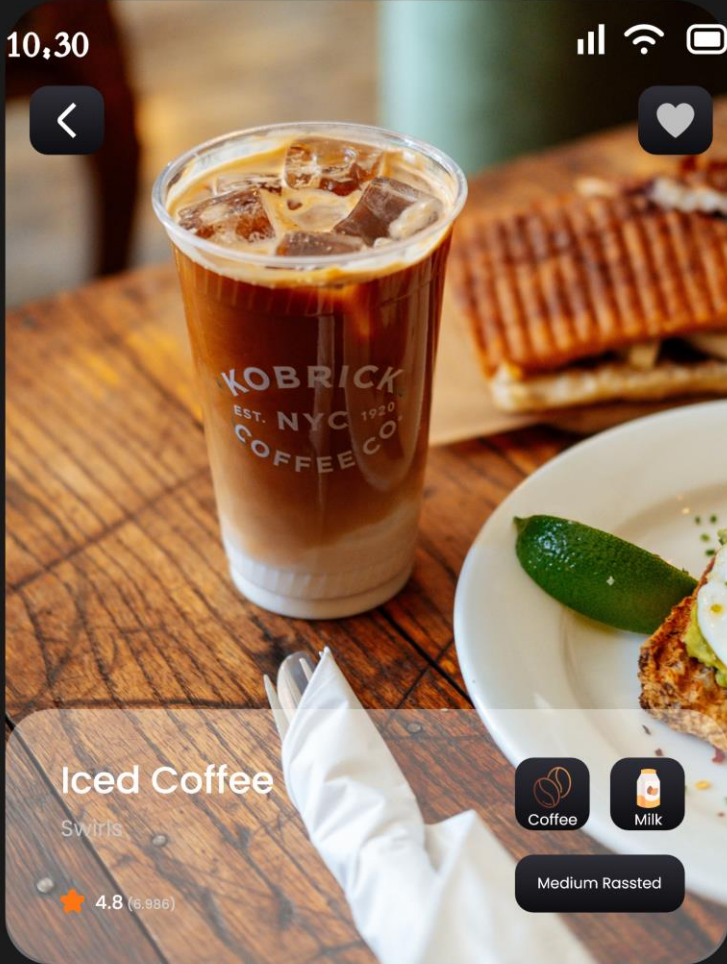

Description

A latte or cafe latte is a milk coffee that boasts a silky layer of foam as a real highlight to the drink ... [Read More](#)

Size

S

M

L

Price
\$3.18

Buy Now

10,30

Iced Coffee

Swirls

★ 4.8 (6,886)

Medium Rasted

Description

Is a coffee beverage served cold. it may be prepared either by brewing coffee normally
[... Read More](#)

Size